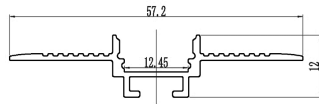

*Anbefalt LED Strip / Recommended LED strip

3234698/3220212

*3234680/3222240/3220225/3220226

Aluminiumsprofil for innsparkling 2m 5712/Aluminum profile recessed for plastering 2m 5712

Inkludert 2stk endelokk / Include 2pcs end cap