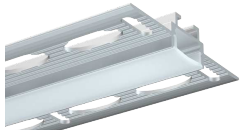

*Anbefalt LED Strip / Recommended LED strip

3234698/3220212

*3234680/3222240/3220225/3220226

Aluminiumsprofil for innsparkling 2m 5712/Aluminum profile recessed for plastering 2m 5712

Inkludert 2stk endelokk / Include 2pcs end cap